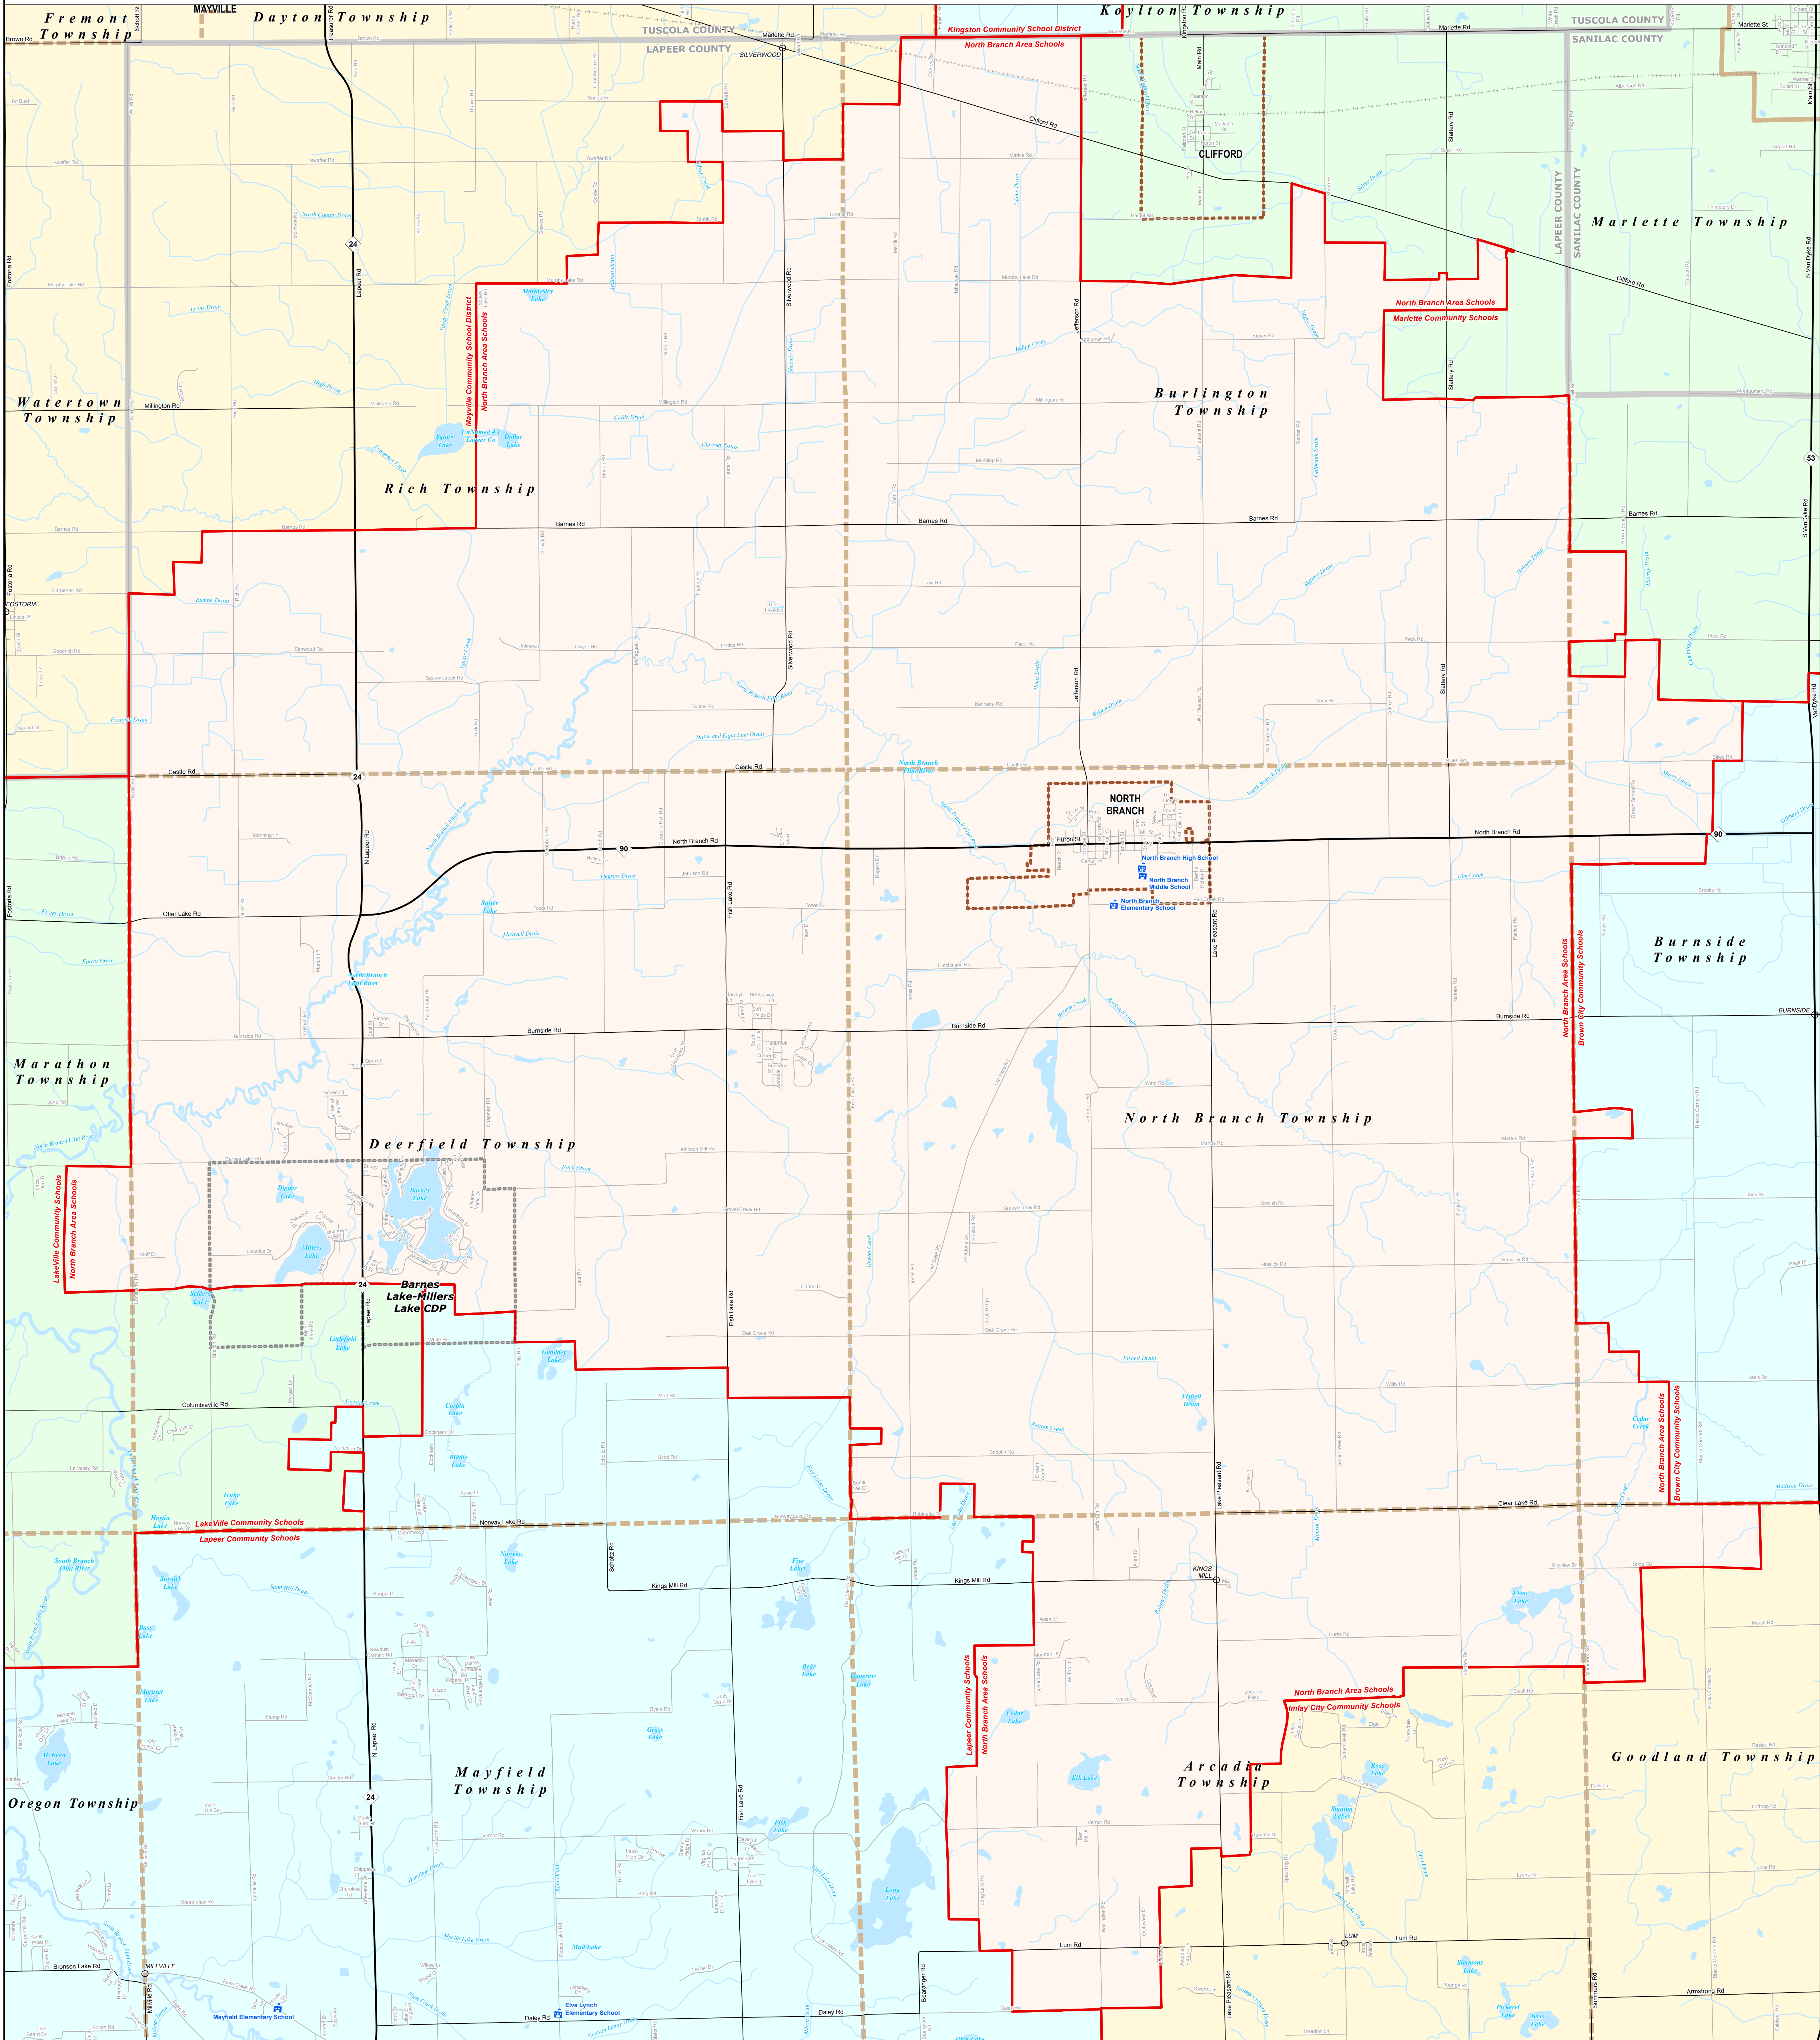

NORTH BRANCH AREA SCHOOLS

Lapeer ISD

0 0.25 0.5 1 Miles

*Note: Non K-12 School Districts identified with Asterisk (*) in Name

11/14/13

Legend	
School District	Unincorporated Place
County	School
City	Water Feature
Township	River, Stream, or Drain
Village	Railroad
Census Designated Place	Freeway
	Highway
	Primary Road
	Local Road